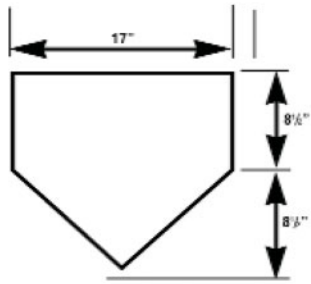

Softball Field Dimensions

HOME PLATE

CATCHER'S BOX AND BATTER'S BOXES

PITCHER'S PLATE

*** 2010 NFHS SOFTBALL RULES CHANGES**

1-1-2b Changed the female fast-pitch pitching distance to 43 feet effective with the 2010-11 academic year. NOTE: Individual state associations are permitted to adopt the 43-foot distance in 2009-10, if desired.