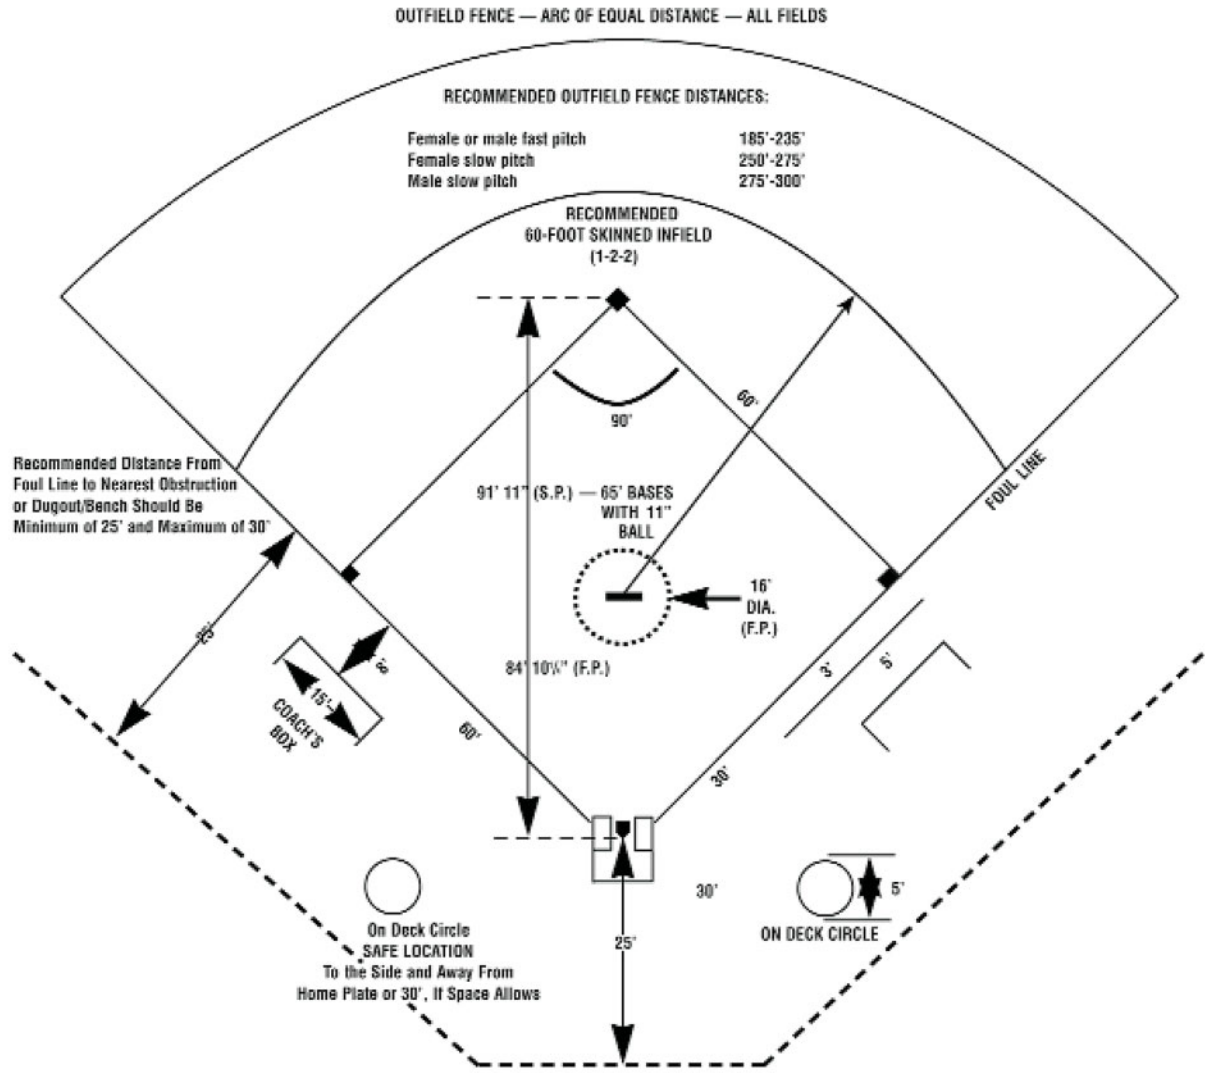

Softball Field Dimensions

HOME PLATE

CATCHER'S BOX AND BATTER'S BOXES

PITCHER'S PLATE

*** 2010 NFHS SOFTBALL RULES CHANGES**

1-1-2b Changed the female fast-pitch pitching distance to 43 feet effective with the 2010-11 academic year. NOTE: Individual state associations are permitted to adopt the 43-foot distance in 2009-10, if desired.