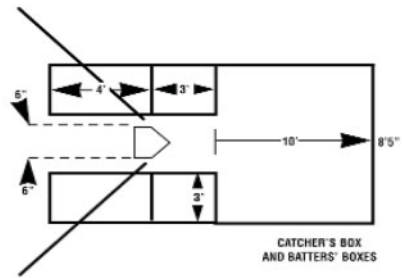

Softball Field Dimensions

HOME PLATE

CATCHER'S BOX AND BATTER'S BOXES

PITCHER'S PLATE

*** 2010 NFHS SOFTBALL RULES CHANGES**

1-1-2b Changed the female fast-pitch pitching distance to 43 feet effective with the 2010-11 academic year. NOTE: Individual state associations are permitted to adopt the 43-foot distance in 2009-10, if desired.